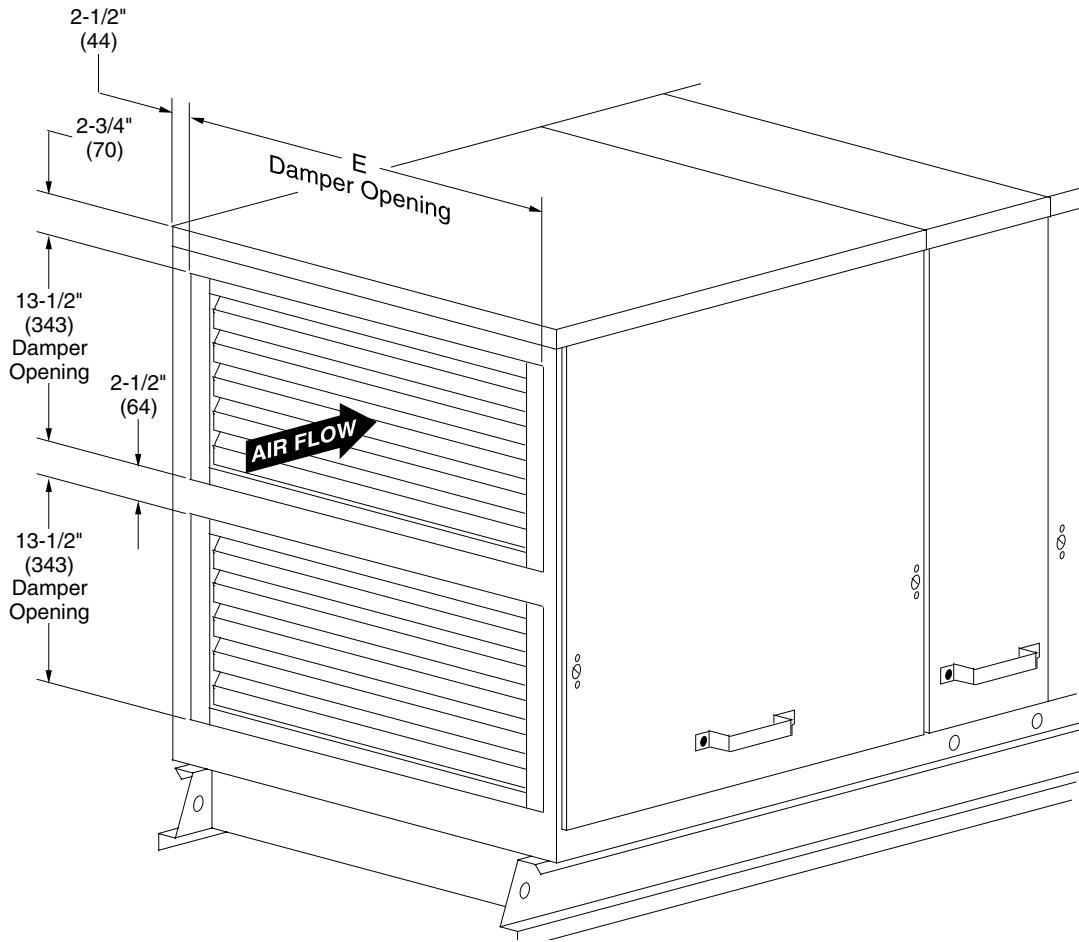

## Accessory [AS] - A2 Horizontal Return without Outside Air Hood

MODEL	E Dim.
10/15	27-3/4" (705)
20/25/50	38-3/4" (984)
30/35 60/70	49-3/4" (1264)
40/80/12	55-1/4" (1403)

D4462

260 NORTH ELM ST. WESTFIELD, MA 01085  
(413) 564-5540 • FAX: (413) 562-5311